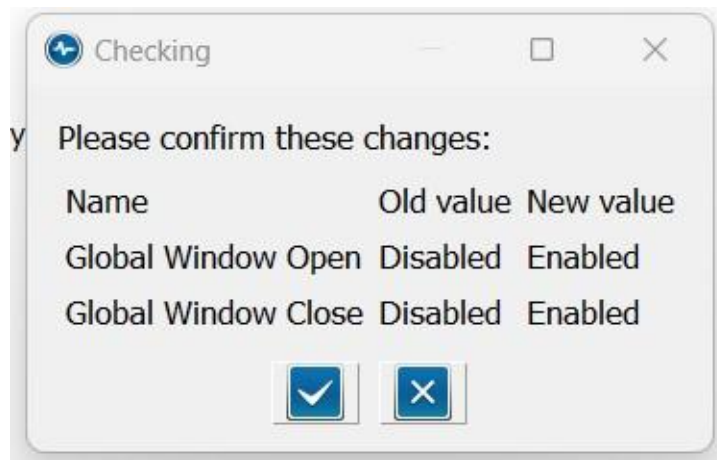

Parameter Changes for Remote Window Open/Close, 7-29-24

BCM

DDM

PDM