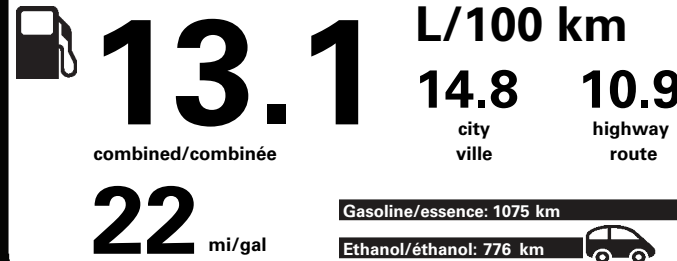

(MSRP)*

6,415.00 .18" 6-SPOKE GLOSS BLACK WHEEL
SPORT CLOTH 40/CONSOLE/40
BEDLINER SPRAY-IN *ACCY
FLEX FUEL VEHICLE

(MSRP)*

NO CHARGE NO CHARGE
600.00

PRICE INFORMATION

BASE PRICE $50,989.00
TOTAL OPTIONS/OTHER 11,085.00
TOTAL VEHICLE & OPTIONS/OTHER DESTINATION & DELIVERY 62,074.00
1,950.00

"THIS VEH. NOT INTENDED FOR SALE OR REGISTRATION IN US" RETAIL PRICES EXCLUDE GST/HST

100.00
NO CHARGE
NO CHARGE
NO CHARGE
200.00
950.00
950.00
900.00
470.00
NO CHARGE
500.00

	RAMP ONE/ TERMINAL UN		TOTAL MSRP $64,024.00
	CS59		* MANUFACTURER'S SUGGESTED RETAIL PRICE = MSRP
	RAMP TWO/ TERMINAL DEUX	FINAL ASSEMBLY PLANT/ USINE DE MONTAGE	* NOTE: THIS PRICE HAS BEEN DEVELOPED AS A GUIDE. DEALERS MAY SELL FOR LESS AND ARE NOT UNDER ANY OBLIGATION TO ACCEPT THIS SUGGESTED RETAIL PRICE.
		DEARBORN	
	METHOD OF TRANSP/ MODE DE TRANSPORT	ITEM #: A1-8752 O/T 1	SPECIAL ORDER
	CONVOY	MC181 N RE 2X 120 000407 03 18 21	

E85 Gasoline-Ethanol Vehicle
Véhicule à essence-éthanol

Fuel Consumption / Consommation de carburant

Annual fuel COST
for an annual distance of 20,000 km, and an average fuel price of $1.25 per litre

$ 3 275

Coût annuel en carburant

pour une distance annuelle de 20 000 km, et un prix moyen du carburant de 1,25 $ par litre

Standard pickup trucks range from /
Les camionnettes ordinaires font entre
8.9 - 16.3 L_e/100 km

L_e is gasoline litre equivalent
L_e signifie litre équivalent d'essence

Carbon Dioxide Rating / Indice de dioxyde de carbone

Smog Rating / Indice de Smog

Tailpipe emissions only / Émissions du tuyau d'échappement seulement

Estimates are based on Government of Canada approved criteria and testing methods. Vehicle's actual fuel consumption will vary.

Estimations établies selon des méthodes d'essai et des critères approuvés par le gouvernement du Canada. La consommation de carburant réelle du véhicule variera.

For more information visit

vehicles.nrcan.gc.ca

Pour plus d'information visitez

vehicules.nrcan.gc.ca

**U.S. GOVERNMENT SAFETY RATINGS
COTES DE SÉCURITÉ DU GOUVERNEMENT AMÉRICAIN**

Overall Vehicle Score / Cote globale du véhicule		Not Rated / Non coté
Frontal Crash Collision frontale	Driver / Conducteur Passenger / Passager	Not Rated / Non coté Not Rated / Non coté
Side Crash Collision latérale	Front seat / Siège avant Rear seat / Siège arrière	Not Rated / Non coté Not Rated / Non coté
Rollover / Capotage		Not Rated / Non coté

Star ratings range from 1 to 5 stars (★★★★★), with 5 being the highest. Les cotes varient de 1 à 5 étoiles (★★★★★), 5 étant la cote la plus élevée.

Source: U.S. National Highway Traffic Safety Administration
For more information / Pour de plus amples renseignements
www.safercar.gov

1FTFW1E57MFB19122

FordPass Connect™

Download the FordPass™ app* and you can:

1. **Access Vehicle Control Features**
2. Remotely start, lock and unlock your vehicle.
   - Locate your vehicle and check approximate fuel range.
   - Receive vehicle health alerts.

1. **Activate 4G LTE Wi-Fi Hotspot**
2. New vehicles include a 3-month or 3GB data (whichever comes first) Wi-Fi trial.
   - Connect up to ten Wi-Fi-equipped devices.

The FordPass Connect™ modem is active and sending vehicle data (e.g., diagnostics) to Ford. See in-vehicle Settings for connectivity options.

Scan code not operational at this time

FOR PLANT USE ONLY

Insist on Ford Protect! The only extended service plan fully backed by Ford and honored at every Ford dealership in the US and Canada. See your Ford dealer for additional details, or visit www.ford.ca for more information.

Personalize your vehicle with Ford Custom Accessories. Genuine Ford Accessories are engineered for your vehicle and can be included under the Ford New Vehicle Limited Warranty. Certain conditions, limitations and exclusions apply. See your Dealer for details.