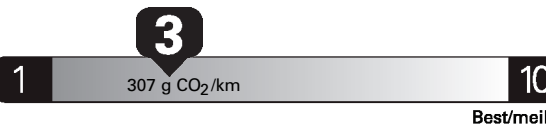

Carbon Dioxide Rating / Indice de dioxyde de carbone